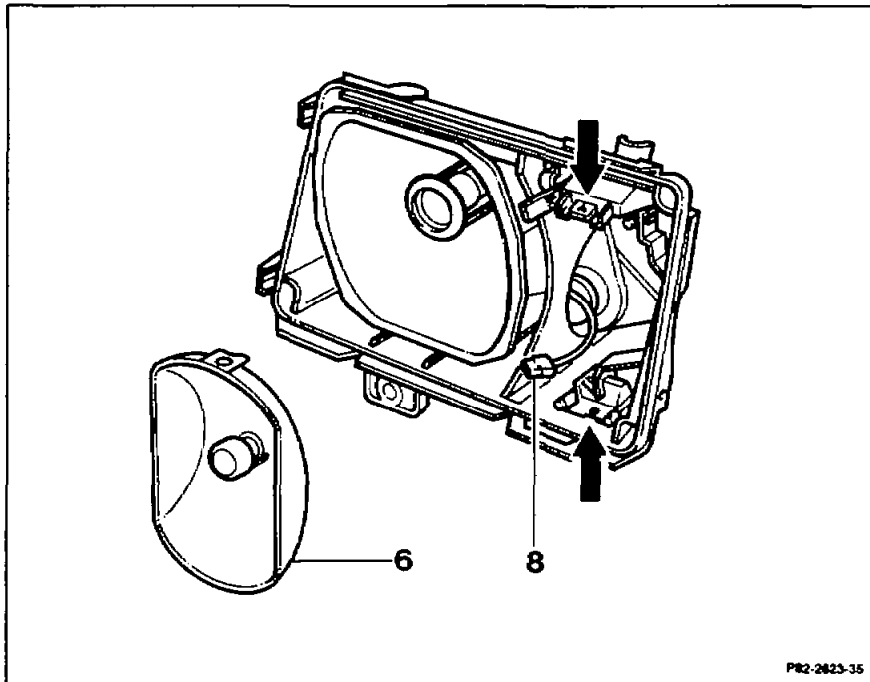

82-2930 Removing and installing fog lamp reflector or high beam headlamp reflector (model 124.036)

Preceding work
 Headlamp unit removed (82-4730).
 Lens of headlamp unit removed (82-1820).
 Bulbs removed (82-1201).

Operation no. of operation texts and work units or standard texts
 and flat rates:
 82-1850, 82-2830, 82-2840, 82-2990, 82-3000, 82-3010.

Ground connection (8)	unplug, plug in.
Retaining clips (arrows)	unclip, clip in place.
Reflector (6)	remove, insert.
After installing headlamp unit	adjust lighting (82-1130).