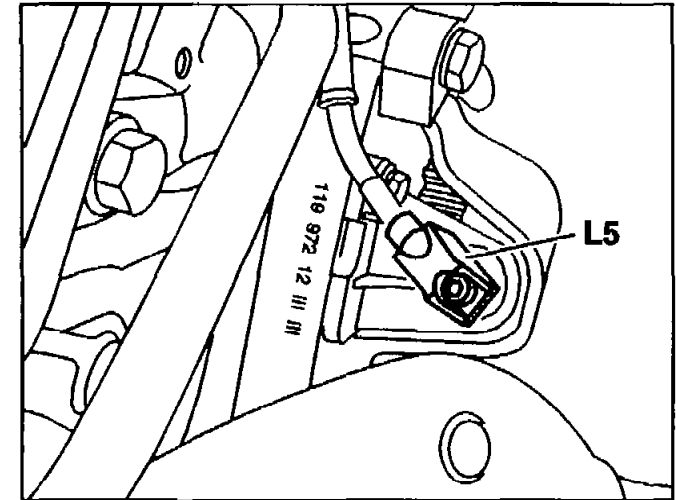

C5	AR15.12-P-2133E	Removing and installing crankshaft position sensor	11.8.94
----	-----------------	--	---------

ENGINE 119.97

L5 Crankshaft position sensor

P15.12-0241-01

Fig. item, etc.	Work instructions		
L5	Crankshaft position sensor	pull off cover and take cable to DI/KSS ignition control module out of cable duct	