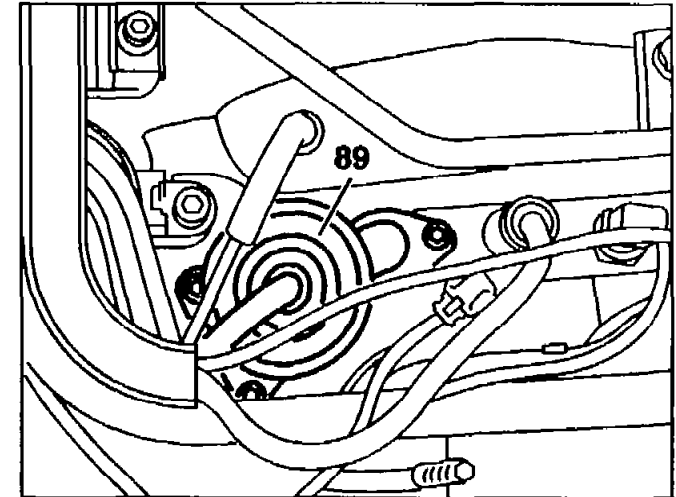

N3

AR14.20-P-7662E

Removing and installing exhaust gas recirculation valve

20.7.94

ENGINE 119.97

P14.20-0202-01

P14.20-0203-01

	<p>Removal, installation</p>		
<p>1</p>	<p>Remove cover (1)</p>		
<p>2</p>	<p>Detach vacuum hose (tr/vi/br)</p>	<p>Connection diagram of intake manifold</p>	<p>AR09.20-P-1310-01E N15</p>
<p>3</p>	<p>Remove exhaust gas recirculation valve (89)</p>	<p> replace gasket and self-locking securing bolts</p>	
<p>4</p>	<p>Install in the reverse order</p>		