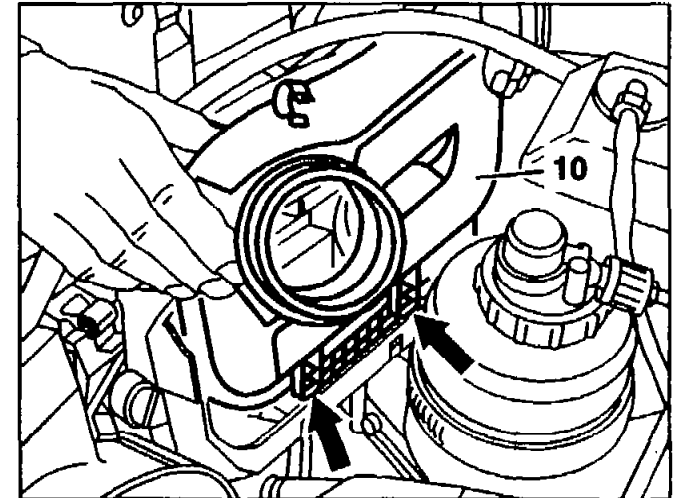

| | | | |
|----|------------------|--------------------------------------|---------|
| J1 | AR09.10-P-8221EA | Removing and installing intake scoop | 14.7.94 |
|----|------------------|--------------------------------------|---------|

ENGINE 119.97
in MODEL 124.034/036

Right intake scoop illustrated

10 Intake scoop
 Arrows Plates

P09.10-0225-01

| Fig. item, etc. | Work instructions | |
|-----------------|---|-------------------------------------|
| i | Coupling of intake air temperature sensor | Disconnect at the left intake scoop |
| Arrows | Plates | Raise and guide over both catches |