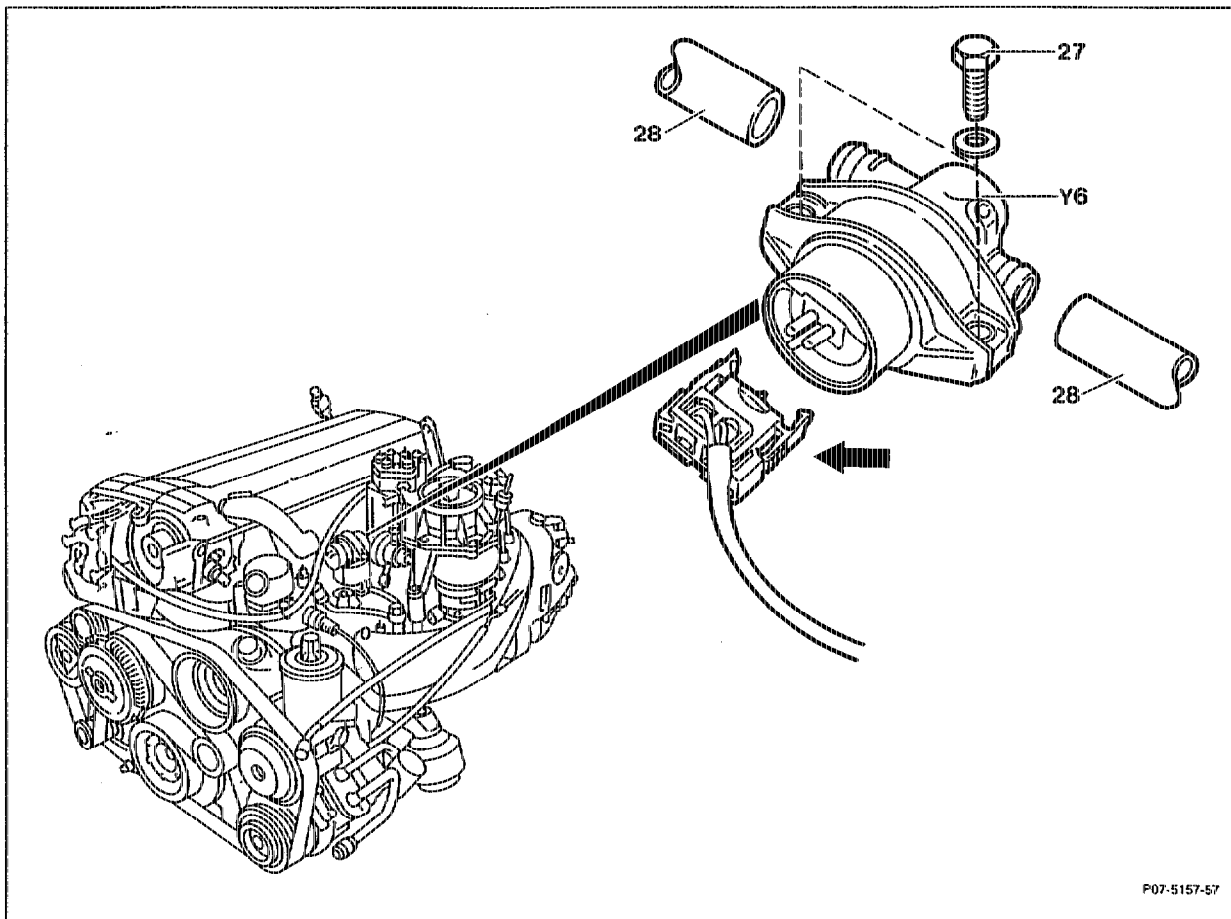

07.3-2118 Removing and installing idle speed motor

Operation No. of operation texts and work units or standard texts and flat rates:
07-2118

P07-5157-57

- | | |
|--|---|
| Electrical plug connection (arrow) | unplug, plug in. |
| Bolts (27) | unscrew, screw in. |
| Idle speed motor Y6 | remove, install by detaching shaped hoses (28), fitting on. |